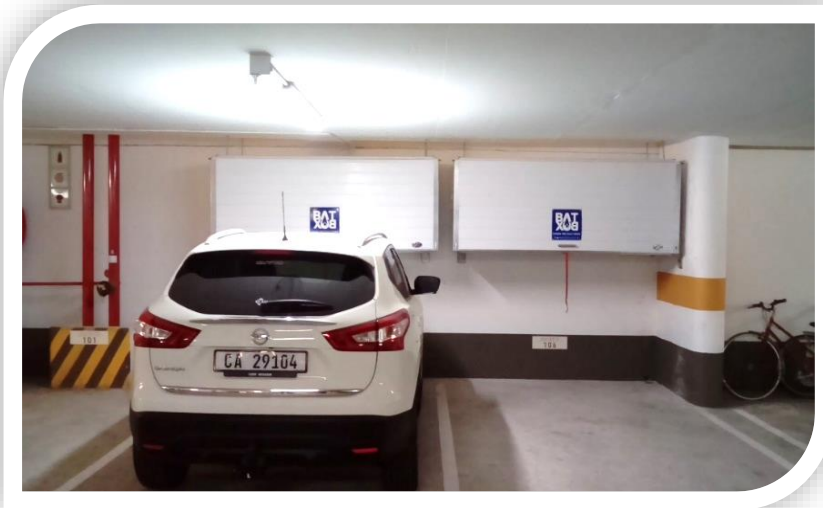

- Four holes in the ceiling is all that is required
- Twin stabilizing brackets against the back wall
- Normal installation takes 2 hours

it JUST
makes
SENSE!