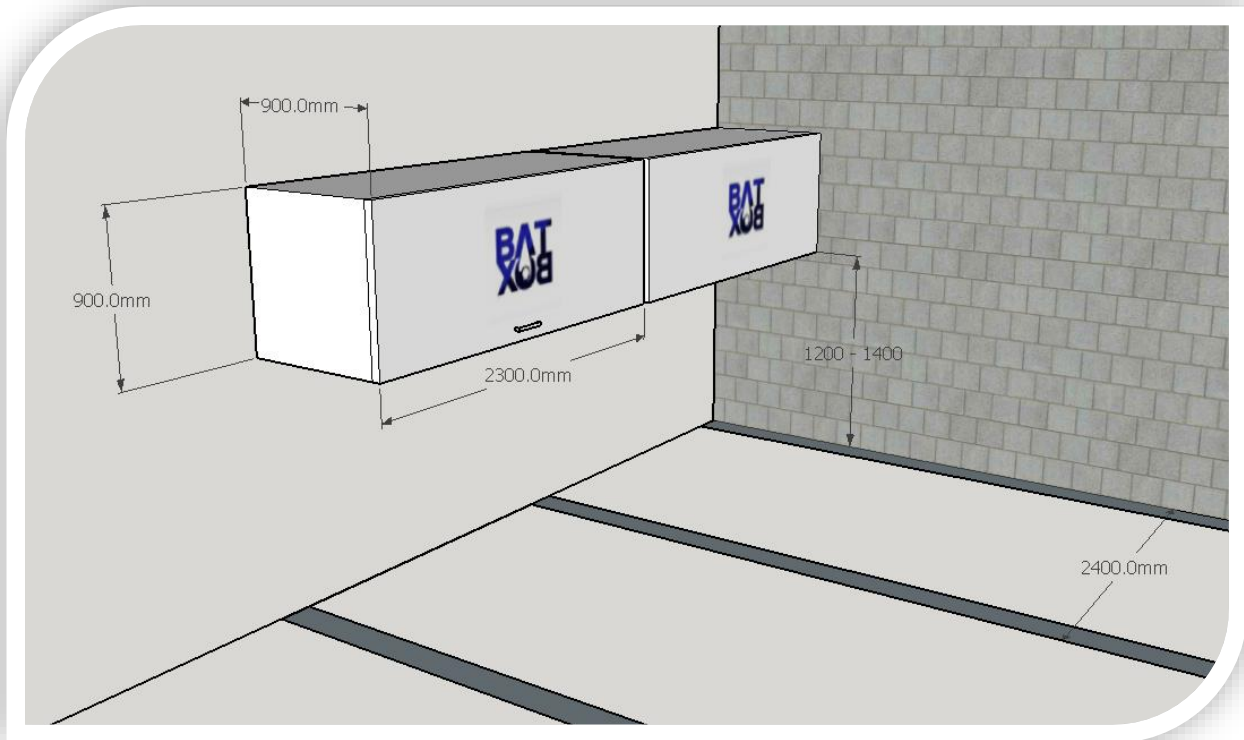

THE BATBOX

Modern Storage for Modern Living

The problem with the apartment lifestyle all over the world is the lack of storage.

The BatBox is here to change that.

The BatBox

Transforming unusable overhead space into valuable storage, The BatBox is a one-of-a-kind storage system which suspends from the garage ceiling, making it the ultimate storage solution for modern apartment living.

Technical Details

- Aesthetically pleasing – the BatBox resembles a white appliance
- Units are height adjustable, to accommodate any type of vehicle.
- Fully corrosion resistant
- Pneumatic door - open and close assist
- Suspended from ceiling
- Solid heavy-duty chassis
- Lockable
- No risk of vehicle damage

Strong heavy duty galvanized steel frame built into floor

Simple, quick installation process allows height adjustment to suit any make of vehicle, as well as removal of unit should owner re-locate

Positioning and Placement

- Suspended from the ceiling by 4 anchor points
- Height adjustable to accommodate all vehicle types
- No obstructions for vehicles while parking
- Secure and lockable storage where it is needed
- Maintain full use of parking area