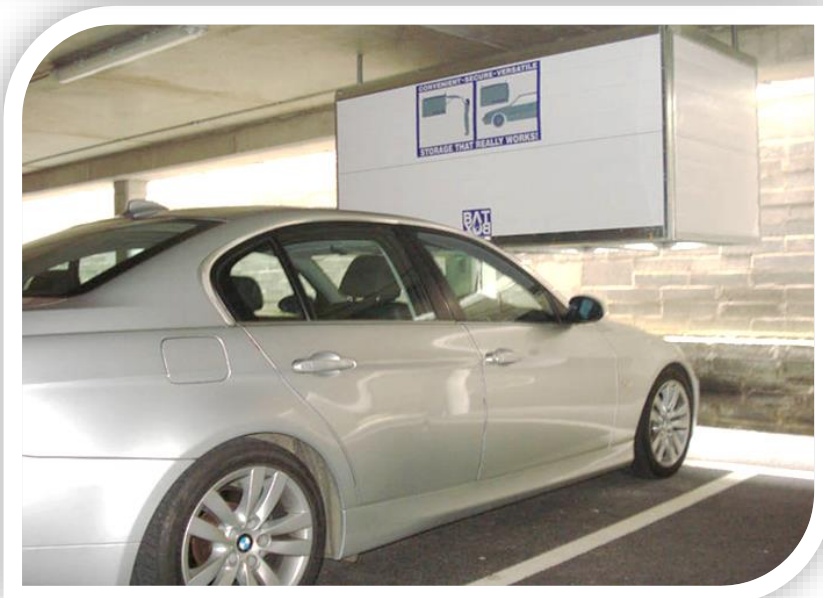

- Four holes in the ceiling is all that is required
- Twin stabilizing brackets against the back wall
- Normal installation takes 2 hours

it JUST
makes
SENSE!