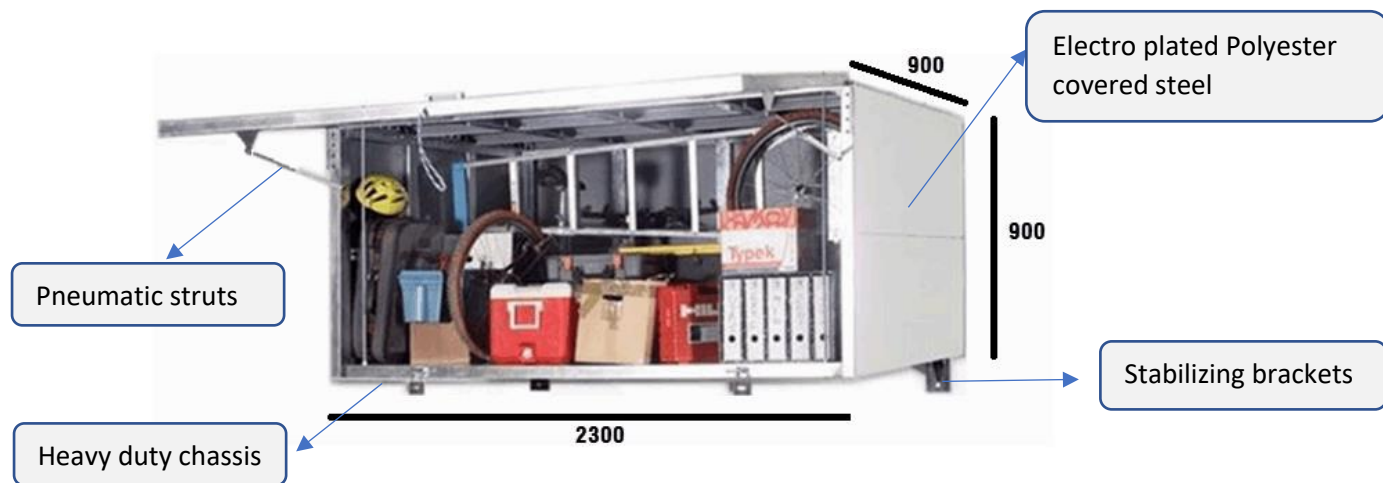

Technical Details

- Aesthetically pleasing – the BatBox resembles a white appliance
- Units are height adjustable, to accommodate any type of vehicle.
- Fully corrosion resistant
- Pneumatic door - open and close assist
- Suspended from ceiling
- Solid heavy-duty chassis
- Lockable
- No risk of vehicle damage

Strong heavy duty galvanized steel frame built into floor

Simple, quick installation process allows height adjustment to suit any make of vehicle, as well as removal of unit should owner re-locate

Positioning and Placement