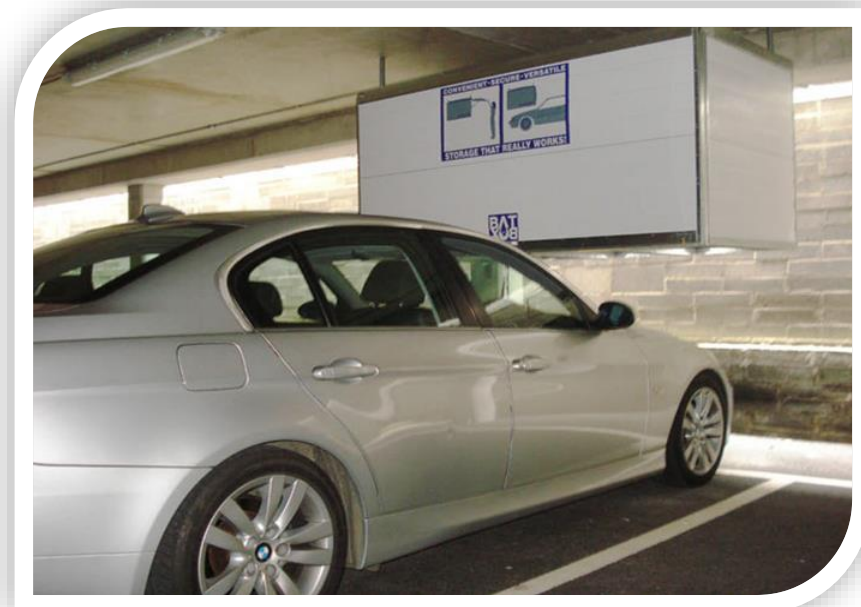

THE BATBOX

Modern Storage for Modern Living

The problem with the apartment lifestyle all over the world is the lack of storage.

The BatBox is here to change that.

The BatBox

Transforming unusable overhead space into valuable storage, The BatBox is a one-of-a-kind storage system which suspends from the garage ceiling, making it the ultimate storage solution for modern apartment living.

- Convert expensive dead space into valuable storage space
- Giving you secure lockable storage right where you need it

Storage where you need it

- No need to collect items at remote storage facilities
- Add value to your home or apartment
- Free up valuable and expensive living space
- Rental becomes so much easier by having a secure place to lockup your personal items
- No need to carry large and heavy items up and down the stairs

Technical Details

- Aesthetically pleasing – the BatBox resembles a white appliance
- Units are height adjustable, to accommodate any type of vehicle.
- Fully corrosion resistant
- Pneumatic door - open and close assist
- Suspended from ceiling
- Solid heavy-duty chassis
- Lockable
- No risk of vehicle damage

Strong heavy duty galvanized steel frame built into floor

Simple, quick installation process allows height adjustment to suit any make of vehicle, as well as removal of unit should owner re-locate

Positioning and Placement