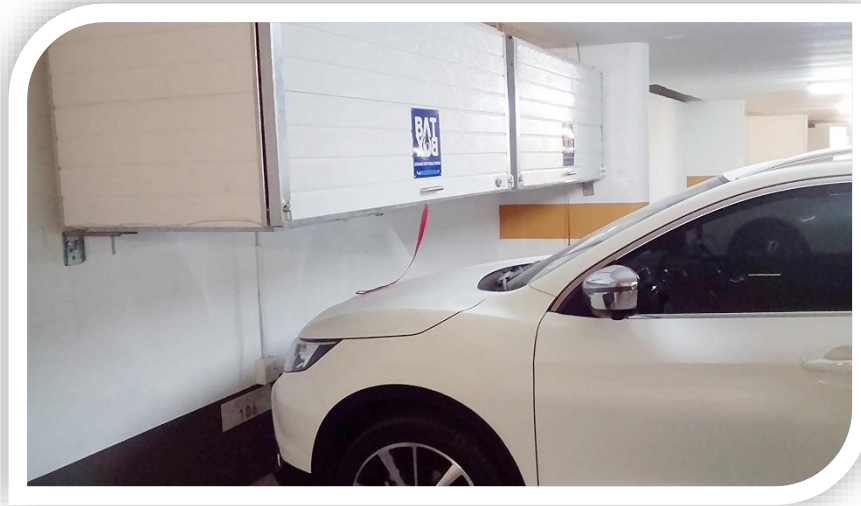

THE BATBOX

Modern Storage for Modern Living

The problem with the apartment lifestyle all over the world is the lack of storage.

The BatBox is here to change that.

The BatBox

Transforming unusable overhead space into valuable storage, The BatBox is a one-of-a-kind storage system which suspends from the garage ceiling, making it the ultimate storage solution for modern apartment living.

- Convert expensive dead space into valuable storage space
- Giving you secure lockable storage right where you need it

Storage where you need it

- No need to collect items at remote storage facilities
- Add value to your home or apartment
- Free up valuable and expensive living space
- Rental becomes so much easier by having a secure place to lockup your personal items
- No need to carry large and heavy items up and down the stairs

Technical Details

- Aesthetically pleasing – the BatBox resembles a white appliance
- Units are height adjustable, to accommodate any type of vehicle.
- Fully corrosion resistant
- Pneumatic door - open and close assist
- Suspended from ceiling
- Solid heavy-duty chassis
- Lockable
- No risk of vehicle damage

Strong heavy duty galvanized steel frame built into floor

Simple, quick installation process allows height adjustment to suit any make of vehicle, as well as removal of unit should owner re-locate

Positioning and Placement