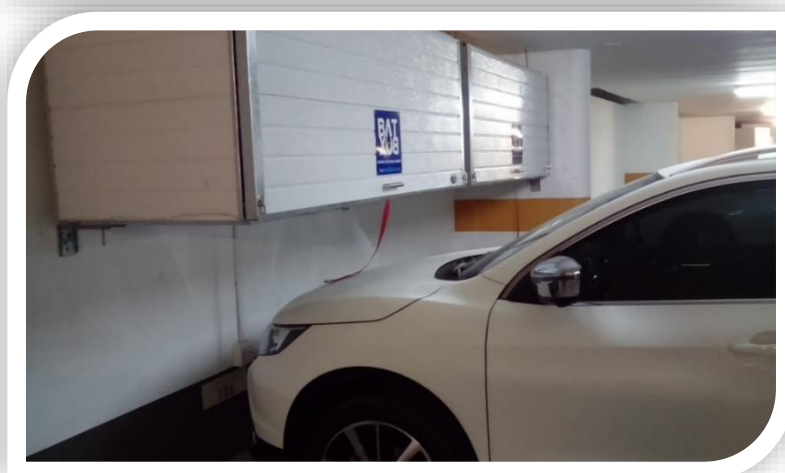

THE BATBOX

Modern Storage for Modern Living

The problem with the apartment lifestyle all over the world is the lack of storage.

The BatBox is here to change that.

The BatBox

Transforming unusable overhead space into valuable storage, The BatBox is a one-of-a-kind storage system which suspends from the garage ceiling, making it the ultimate storage solution for modern apartment living.

- Convert expensive dead space into valuable storage space
- Giving you secure lockable storage right where you need it

Storage where you need it

- No need to collect items at remote storage facilities
- Add value to your home or apartment
- Free up valuable and expensive living space
- Rental becomes so much easier by having a secure place to lockup your personal items
- No need to carry large and heavy items up and down the stairs

Technical Details

- Aesthetically pleasing – the BatBox resembles a white appliance
- Units are height adjustable, to accommodate any type of vehicle.
- Fully corrosion resistant
- Pneumatic door - open and close assist
- Suspended from ceiling
- Solid heavy-duty chassis
- Lockable
- No risk of vehicle damage

Strong heavy duty galvanized steel frame built into floor

Simple, quick installation process allows height adjustment to suit any make of vehicle, as well as removal of unit should owner re-locate

Positioning and Placement