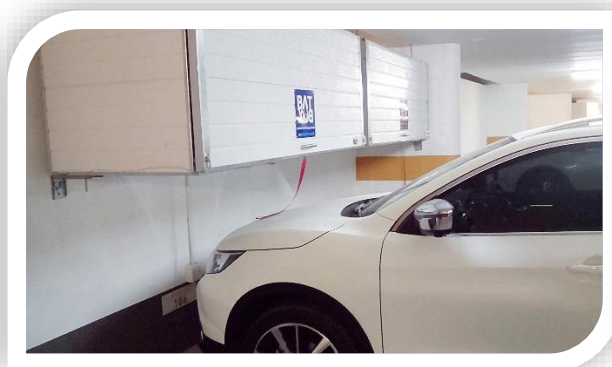

# The BatBox

The BatBox is unique in that it is the only storage system that can be suspended from the ceiling.

- Units are height adjustable, to ensure vehicles can fit comfortably underneath.
- Your BatBox is a lifelong investment.
- **Convert expensive dead space into valuable storage space**

# Installation

Flat packed

Assembled on site

By Professionals

- Four 15mm holes in the ceiling is all that is required
- Twin stabilizing brackets are installed against the back wall
- Normal installation takes 2-3 hours to complete.