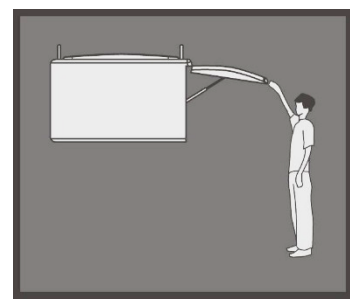

Modern Storage for Modern Living

SMART
BY DESIGN