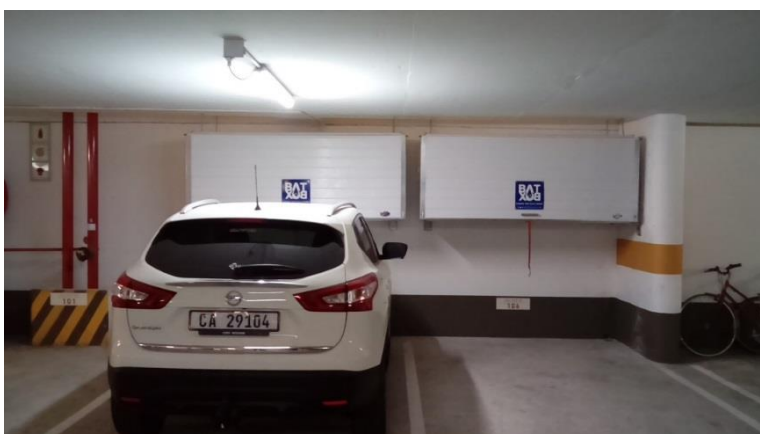

Installation

Flat packed

Assembled on site

By Professionals

- Four 15mm holes in the ceiling is all that is required
- Twin stabilizing brackets are installed against the back wall
- Normal installation takes 2-3 hours to complete.

it **JUST**
makes
SENSE!