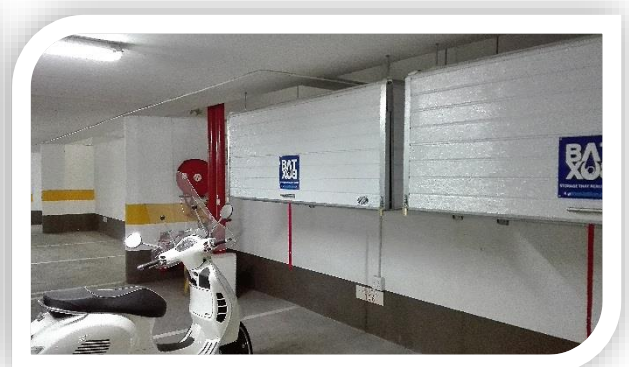

# The BatBox

The BatBox is unique in that it is the only storage system that can be suspended from the ceiling.

- Units are height adjustable, to ensure vehicles can fit comfortably underneath.
- Your BatBox is a lifelong investment.
- **Convert expensive dead space into valuable storage space**

# Installation

Flat packed

Assembled on site

By Professionals

- Four 15mm holes in the ceiling is all that is required
- Twin stabilizing brackets are installed against the back wall
- Normal installation takes 2-3 hours to complete.