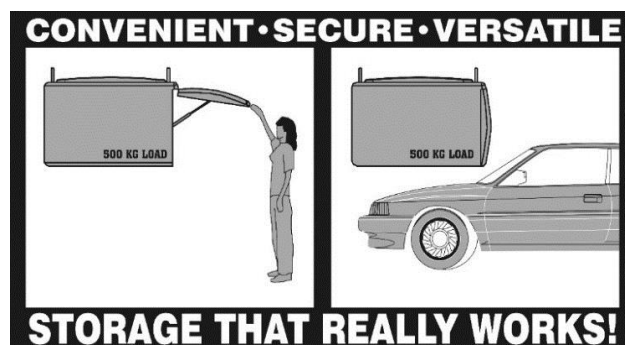

# The BatBox

The BatBox is unique in that it is the only storage system that can be suspended from the ceiling.

- Units are height adjustable, to ensure vehicles can fit comfortably underneath.
- Your BatBox is a lifelong investment.
- **Convert expensive dead space into valuable storage space**