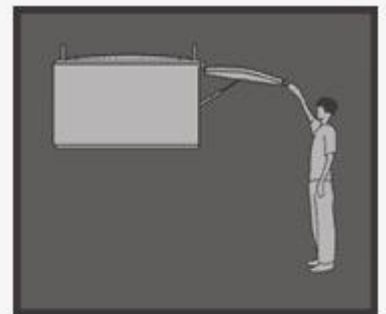

Installation

Flat packed

Assembled on site

By Professionals

- Four 15mm holes in the ceiling is all that is required
- Twin stabilizing brackets are installed against the back wall
- Normal installation takes 2-3 hours to complete.

it **JUST**
makes
SENSE!