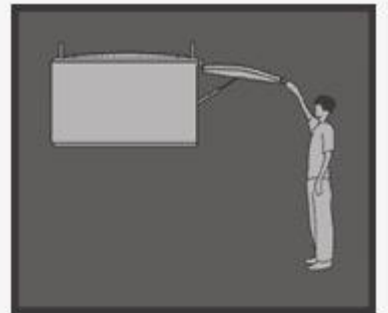

Storage that really works